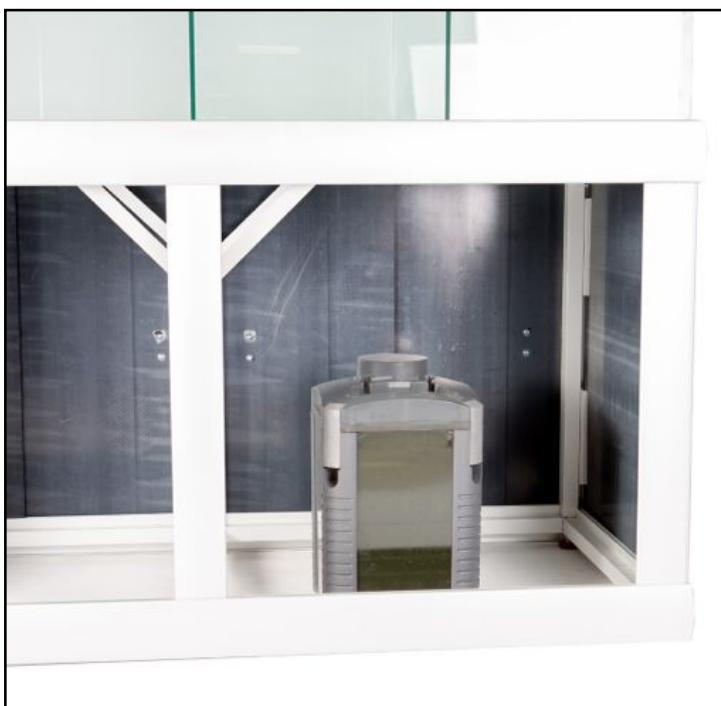

All Clear-seal plant weirs come complete with 4 dividers and sliding P.V.C doors.

Pipework is included and they are configured to take external filters if preferred (not included in price).

Aquariums are made 400mm high with clear silicone.

Sizes Available:

- 1250mm x 500mm (images show)
- 1000mm x 1000mm sq

All stands are made 800mm high.

Clear-Seal®
Aquarium Manufacturers

CORAL TABLE

NEW COLLECTION

All Clear-seal coral tables come complete with sliding P.V.C doors, all feature a blue centre weir and a blue vinyl backing to the back and base. Pipework is included.

All stands are made 800mm high.

Clear-Seal®
Aquarium Manufacturers

CORAL TABLE

NEW COLLECTION

All Clear-seal coral tables come complete with sliding P.V.C doors, all feature a blue centre weir and a blue vinyl backing to the back and base. Pipework is included.