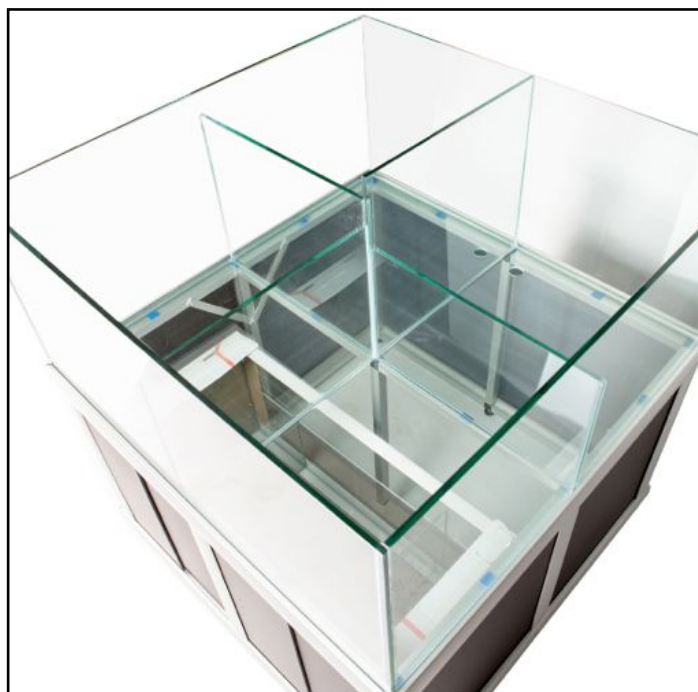

Clear-Seal®

Aquarium Manufacturers

PLANT WEIR

NEW COLLECTION

All Clear-seal plant weirs come complete with 4 dividers and sliding P.V.C doors.

Pipework is included and they are configured to take external filters if preferred (not included in price).

Aquariums are made 400mm high with clear silicone.

Sizes Available:

- 1250mm x 500mm
- 1000mm x 1000mm sq (images show)

All stands are made 800mm high.

Clear-Seal®
Aquarium Manufacturers

PLANT WEIR

NEW COLLECTION

All Clear-seal plant weirs come complete with 4 dividers and sliding P.V.C doors.

Pipework is included and they are configured to take external filters if preferred (not included in price).

Aquariums are made 400mm high with clear silicone.

Sizes Available:

- 1250mm x 500mm (images show)
- 1000mm x 1000mm sq

All stands are made 800mm high.

Clear-Seal®
Aquarium Manufacturers

CORAL TABLE

NEW COLLECTION

All Clear-seal coral tables come complete with sliding P.V.C doors, all feature a blue centre weir and a blue vinyl backing to the back and base. Pipework is included.